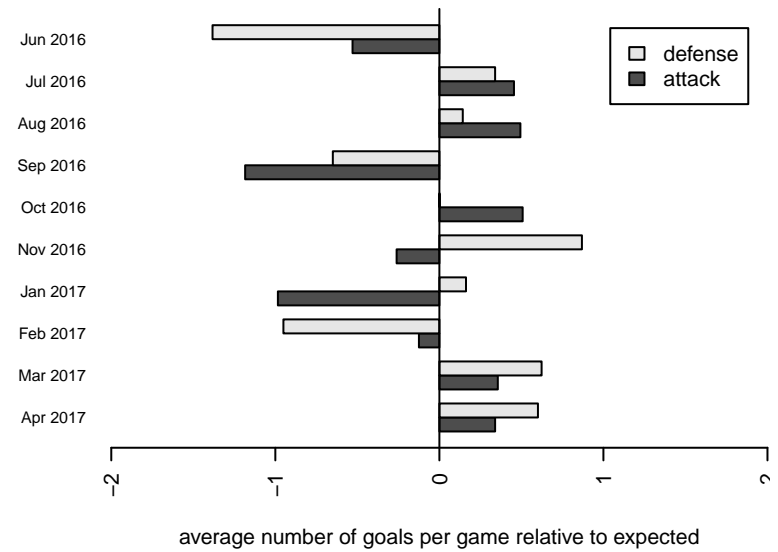

Performance relative to 13 month average