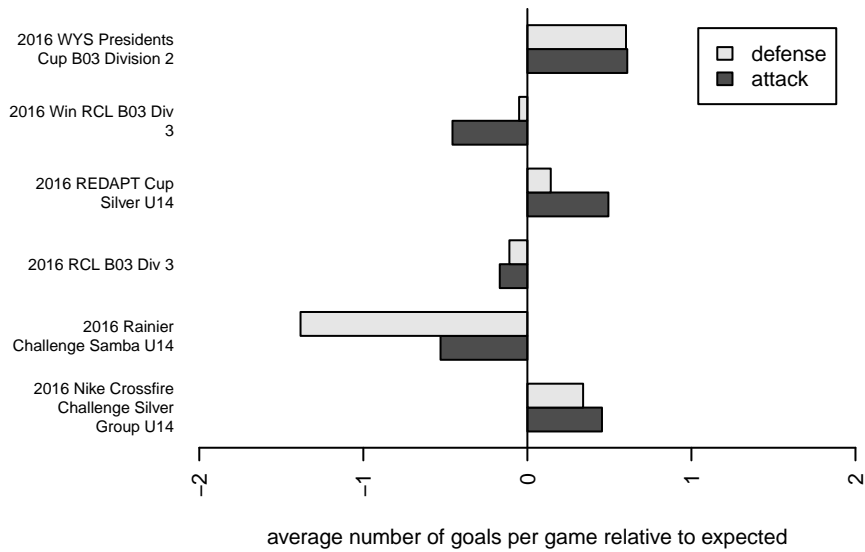

## Seattle United Samba B03

Seattle United  
 Seattle, WA  
 B03 total strength=1366  
 attack=6.74 defense=7.5  
 fall league = RCL B03 Div 3  
 spr league = Win RCL B03 Div 3

alt names used:  
 SEATTLE UNITED SAMBA (WA)  
 Seattle United B03 Samba  
 Seattle United B03 Samba C  
 SEATTLE UNITED B03 SAMBA (WA)  
 Seattle United B03 Samba C  
 Seattle United B03 Samba C

Venues played:  
 2016 Rainier Challenge Samba U14  
 2016 Nike Crossfire Challenge Silver Group U1  
 2016 REDAPT Cup Silver U14  
 2016 RCL B03 Div 3  
 2016 Win RCL B03 Div 3  
 2016 WYS Presidents Cup B03 Division 2

**attack and defense variance (black dot)  
relative to other teams  
and top 10 in region**

**attack and defense rating  
relative to others at age  
and all opponents in last 13 months**

**Performance relative to 13 month average**