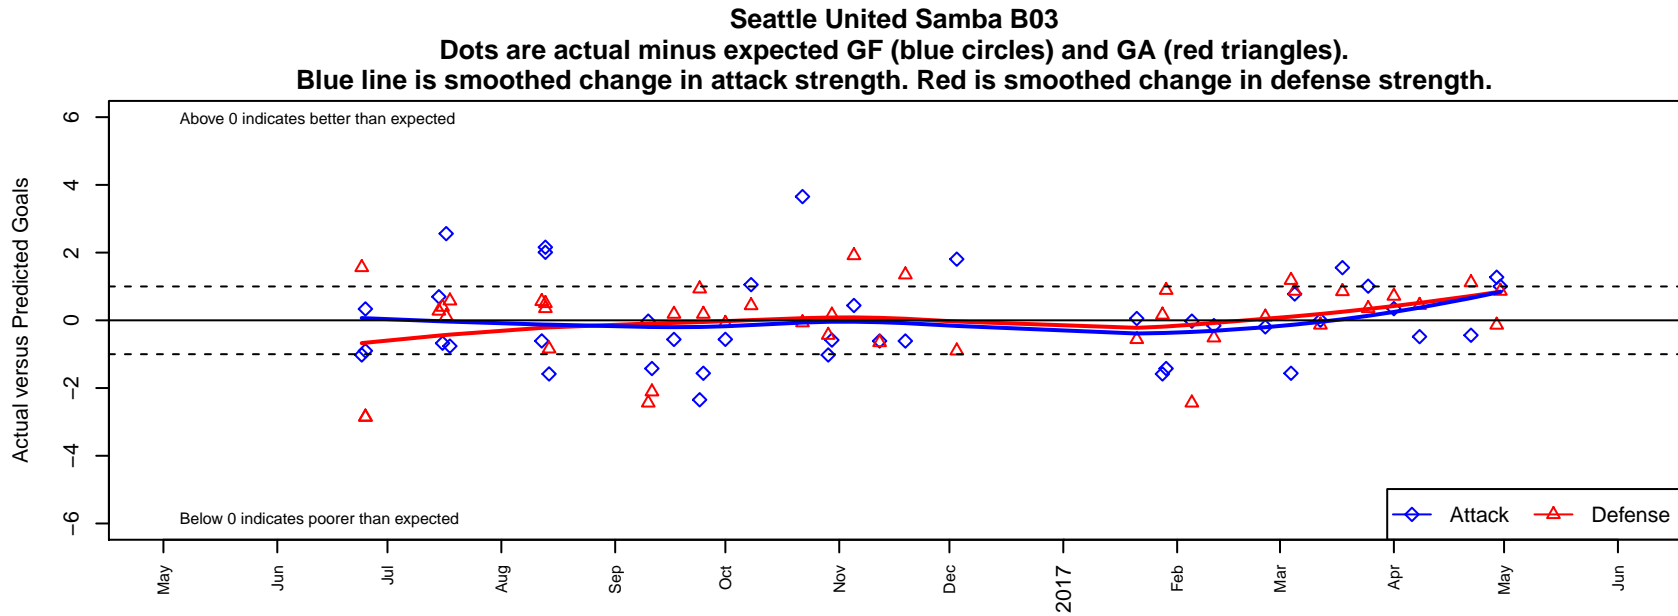

## Seattle United Samba B03

Seattle United  
 Seattle, WA  
 B03 total strength=1366  
 attack=6.74 defense=7.5  
 fall league = RCL B03 Div 3  
 spr league = Win RCL B03 Div 3

alt names used:  
 SEATTLE UNITED SAMBA (WA)  
 Seattle United B03 Samba  
 Seattle United B03 Samba C  
 SEATTLE UNITED B03 SAMBA (WA)  
 Seattle United B03 Samba C  
 Seattle United B03 Samba C

**attack and defense variance (black dot)  
relative to other teams  
and top 10 in region**

**attack and defense rating  
relative to others at age  
and all opponents in last 13 months**

**Performance relative to 13 month average**