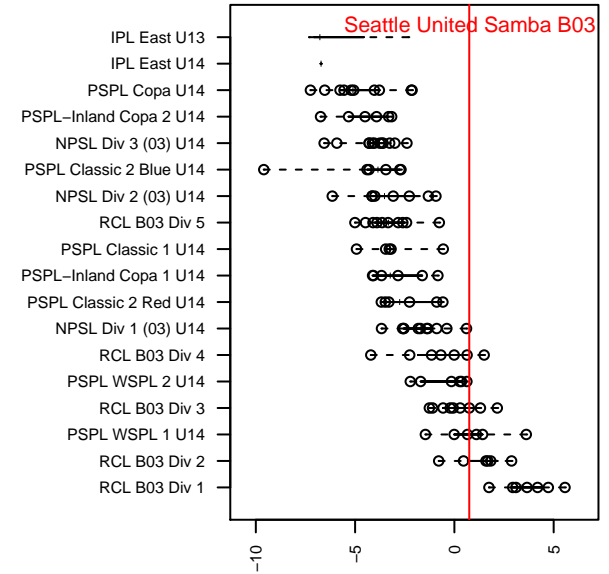

## Seattle United Samba B03

Seattle United  
 Seattle, WA  
 B03 total strength=1366  
 attack=6.74 defense=7.5  
 fall league = RCL B03 Div 3  
 spr league = Win RCL B03 Div 3

alt names used:  
 SEATTLE UNITED SAMBA (WA)  
 Seattle United B03 Samba  
 Seattle United B03 Samba C  
 SEATTLE UNITED B03 SAMBA (WA)  
 Seattle United B03 Samba C  
 Seattle United B03 Samba C

**attack and defense variance (black dot)  
relative to other teams  
and top 10 in region**

**attack and defense rating  
relative to others at age  
and all opponents in last 13 months**

**Performance relative to 13 month average**